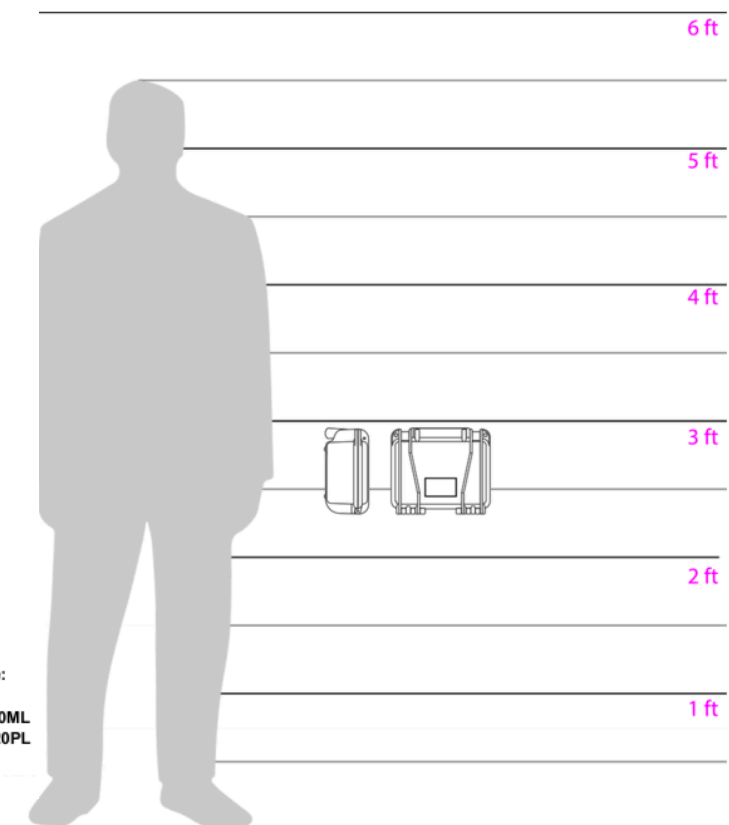

SE120

HARDERBACK

Maletas Industriales | Maletines Militares
Estuches de Protección | Cajas Polipropileno
Mochilas Resistentes | Cajas Biometricas

[Draw]

NOTES:
1) Max. usable inside dimensions are:
7 9/16" X 5" X 3 1/4" (7.6" x 5" x 3.2")
2) With Metal Lock Latches p/n SE120ML
and Plastic Lock Latches p/n SE120PL
are optional.