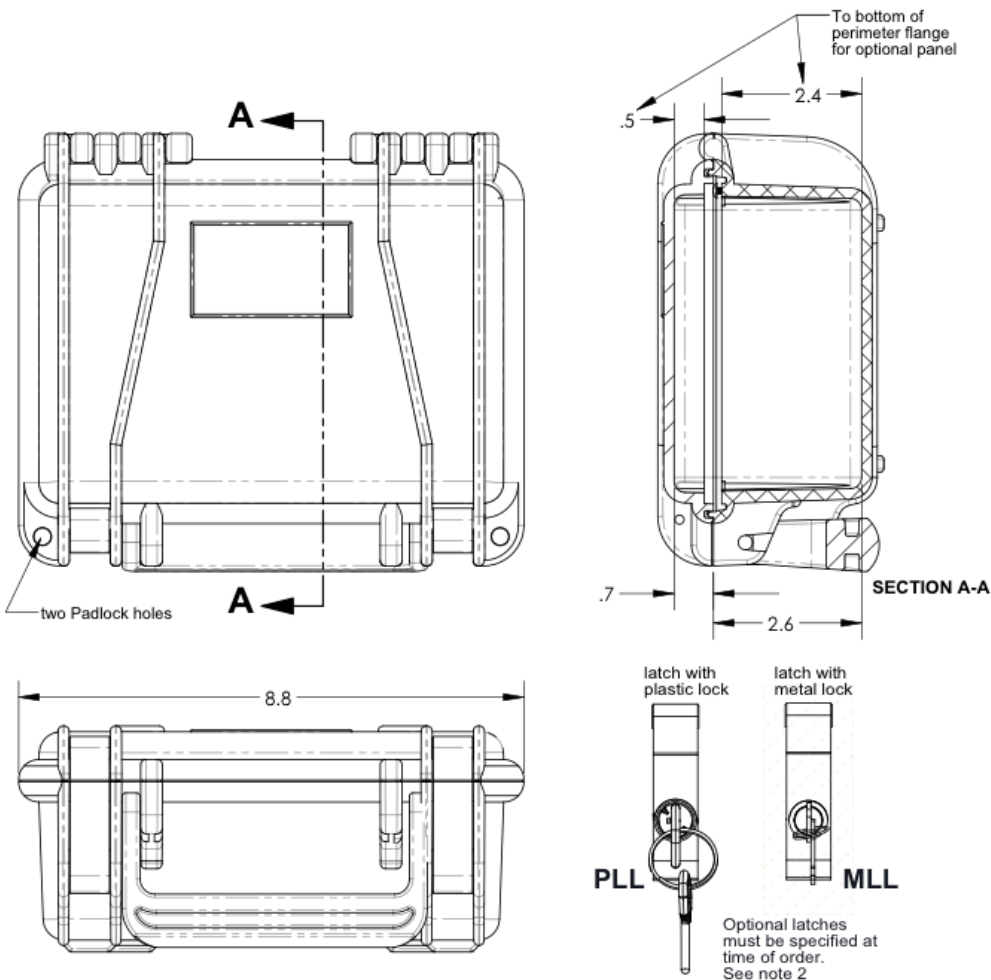

SE120

HARDERBACK

Maletas Industriales | Maletines Militares
Estuches de Protección | Cajas Polipropileno
Mochilas Resistentes | Cajas Biometricas

[Draw]

NOTES:
1) Max. usable inside dimensions are:
7 9/16" X 5" X 3 1/4" (7.6" x 5" x 3.2")
2) With Metal Lock Latches p/n SE120ML
and Plastic Lock Latches p/n SE120PL
are optional.