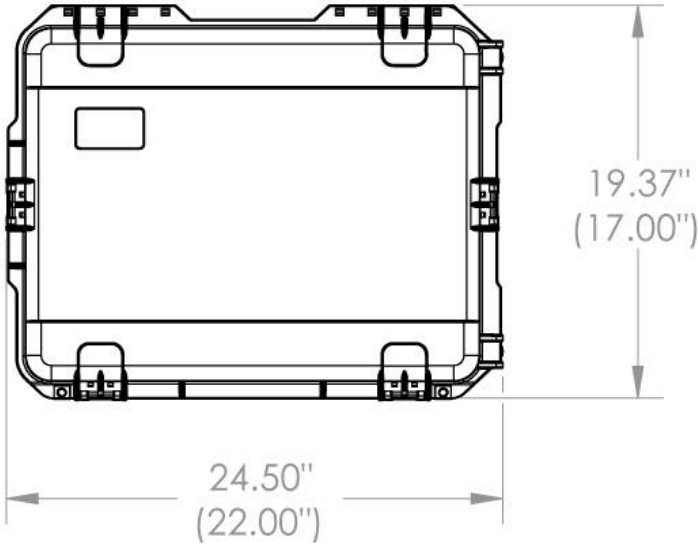

Exterior:

[24.50" x 19.37" x 12.22"]
[62.23 x 49.20 x 31.04 cm]

Interior:

[22.00" x 17.00" x 10.50"]
[55.88 x 43.18 x 26.67 cm]

Peso:

[19.50 lb] [8.84 kg]

Certificaciones

MIL-C-4150J / MIL-STD-810F
/ MIL-STD-648C

3i-2217-10BC

HARDERBACK

Maletas Industriales | Maletines Militares
Estuches de Protección | Cajas Polipropileno
Mochilas Resistentes | Cajas Biometricas

3i-2217-10

NOTE: DIMENSIONS IN (X.XX) ARE ID

Case Series:	3i Series	Dimensions (for reference only)				
		Length	Width	Overall	Base / Lid	
Case part#	3i-2217-10					
		left to right	front to back	height	height	
Weight:		Exterior	24.50"	19.37"	12.22"	9.86"-2.37"
		Interior	22.00"	17.00"	10.62"	8.62"-2.00"