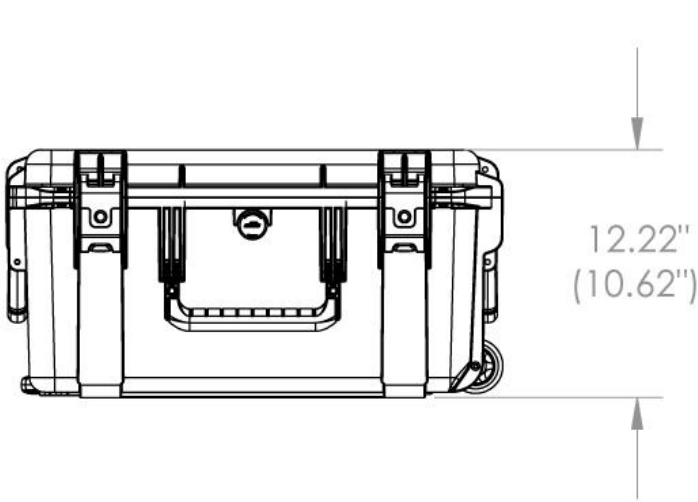

Exterior:

[24.50" x 19.37" x 12.22"]
[62.23 x 49.20 x 31.04 cm]

Interior:

[22.00" x 17.00" x 10.50"]
[55.88 x 43.18 x 26.67 cm]

Peso:

[19.50 lb] [8.84 kg]

Certificaciones

MIL-C-4150J / MIL-STD-810F
/ MIL-STD-648C

3i-2217-10BC

HARDERBACK

Maletas Industriales | Maletines Militares
Estuches de Protección | Cajas Polipropileno
Mochilas Resistentes | Cajas Biometricas

3i-2217-10

NOTE: DIMENSIONS IN (X.XX) ARE ID

Case Series:	3i Series	Dimensions (for reference only)				
		Length	Width	Overall	Base / Lid	
Case part#	3i-2217-10					
		left to right	front to back	height	height	
Weight:		Exterior	24.50"	19.37"	12.22"	9.86"-2.37"
		Interior	22.00"	17.00"	10.62"	8.62"-2.00"