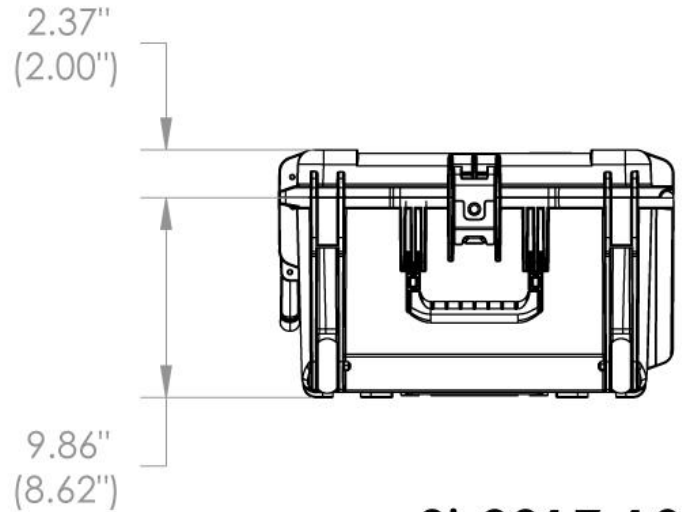

Exterior:

[24.50" x 19.37" x 12.22"]
[62.23 x 49.20 x 31.04 cm]

Interior:

[22.00" x 17.00" x 10.50"]
[55.88 x 43.18 x 26.67 cm]

Peso:

[19.50 lb] [8.84 kg]

Certificaciones

MIL-C-4150J / MIL-STD-810F
/ MIL-STD-648C

3i-2217-10BC

HARDERBACK

Maletas Industriales | Maletines Militares
Estuches de Protección | Cajas Polipropileno
Mochilas Resistentes | Cajas Biometricas

3i-2217-10

NOTE: DIMENSIONS IN (X.XX) ARE ID

Case Series:	3i Series	Dimensions (for reference only)				
		Length	Width	Overall	Base / Lid	
Case part#	3i-2217-10					
		left to right	front to back	height	height	
Weight:		Exterior	24.50"	19.37"	12.22"	9.86"-2.37"
		Interior	22.00"	17.00"	10.62"	8.62"-2.00"